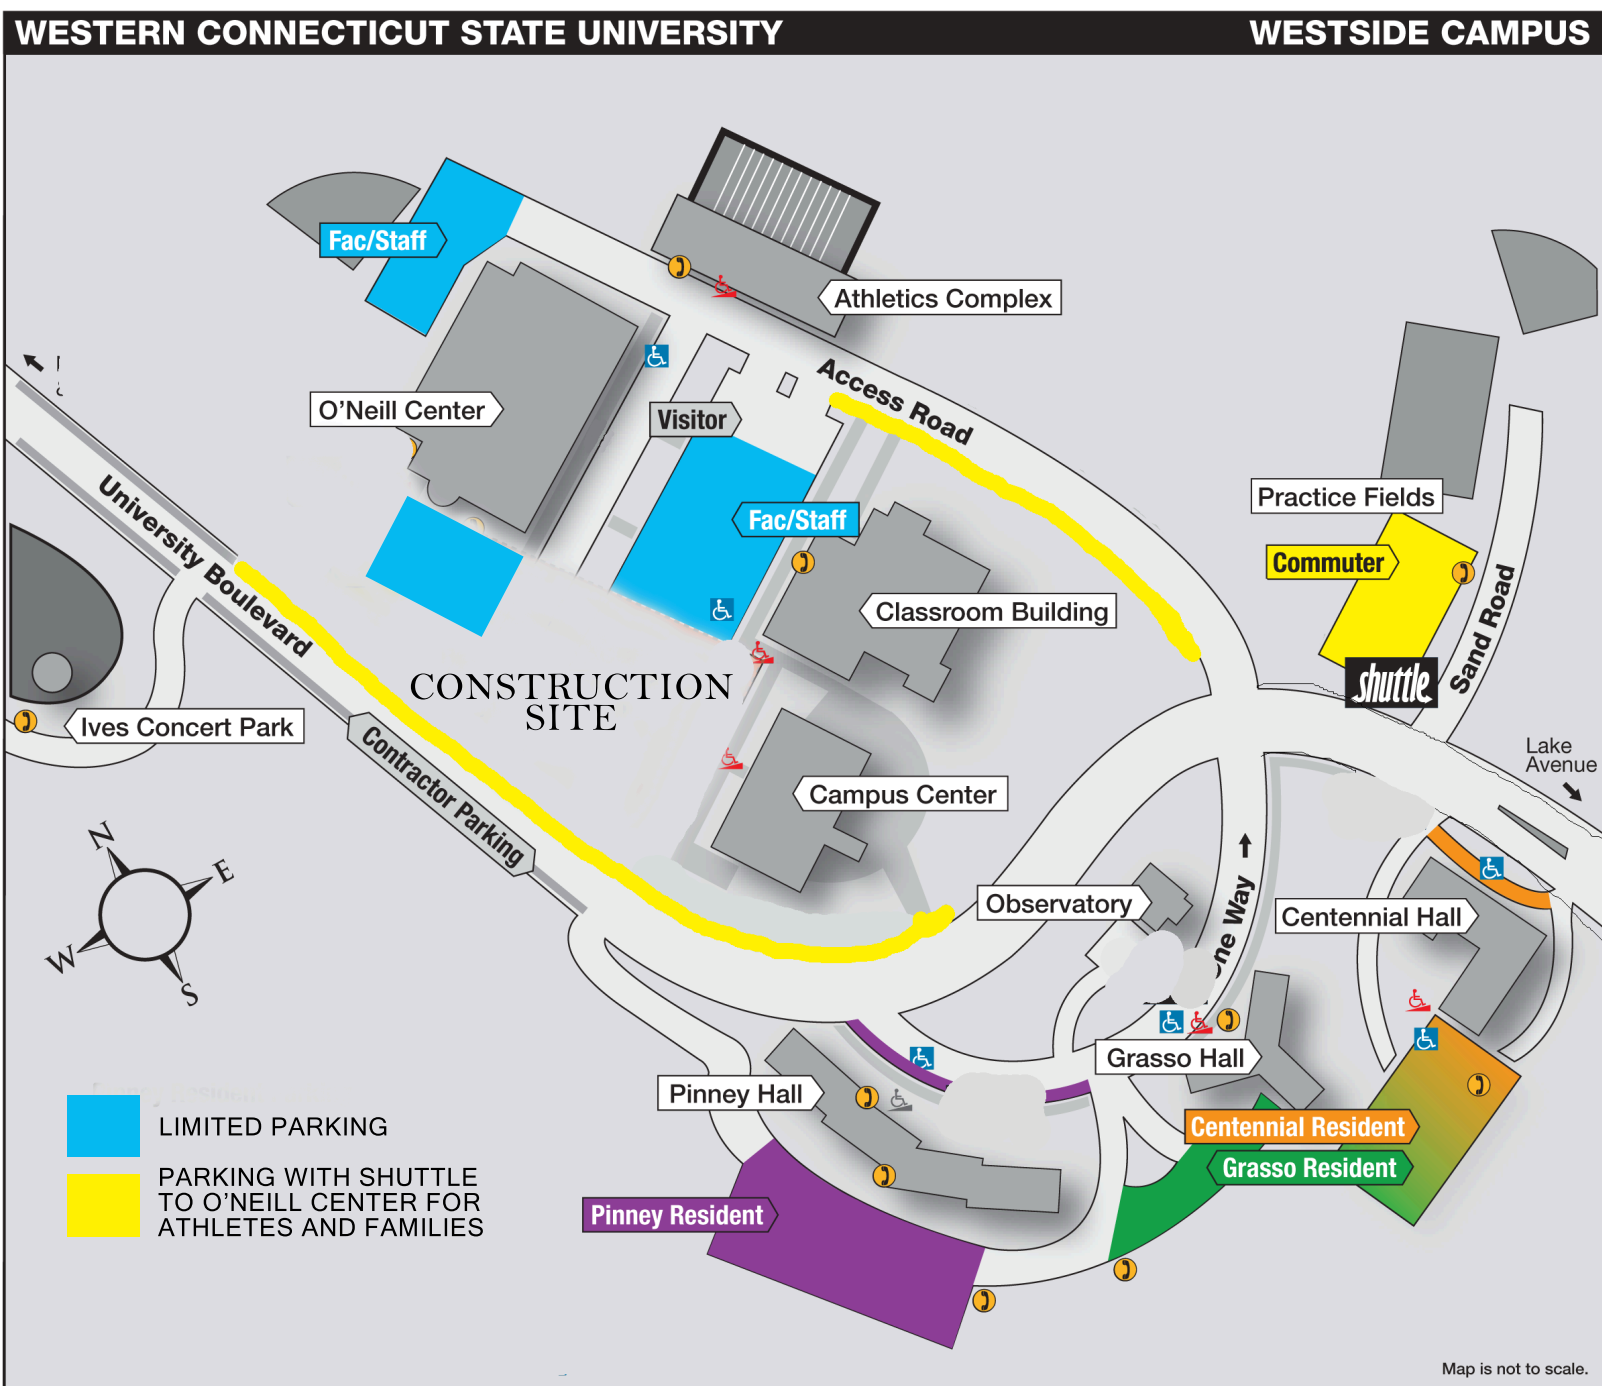

# Parking changes coming to the Westside campus

The O'Neill Center is undergoing changes, which have resulted in the loss of at least one parking lot. For your convenience, we have arranged shuttles to help in arriving at the Team Challenge on time. We recommend arriving 15 minutes prior to the start of your session of competition.